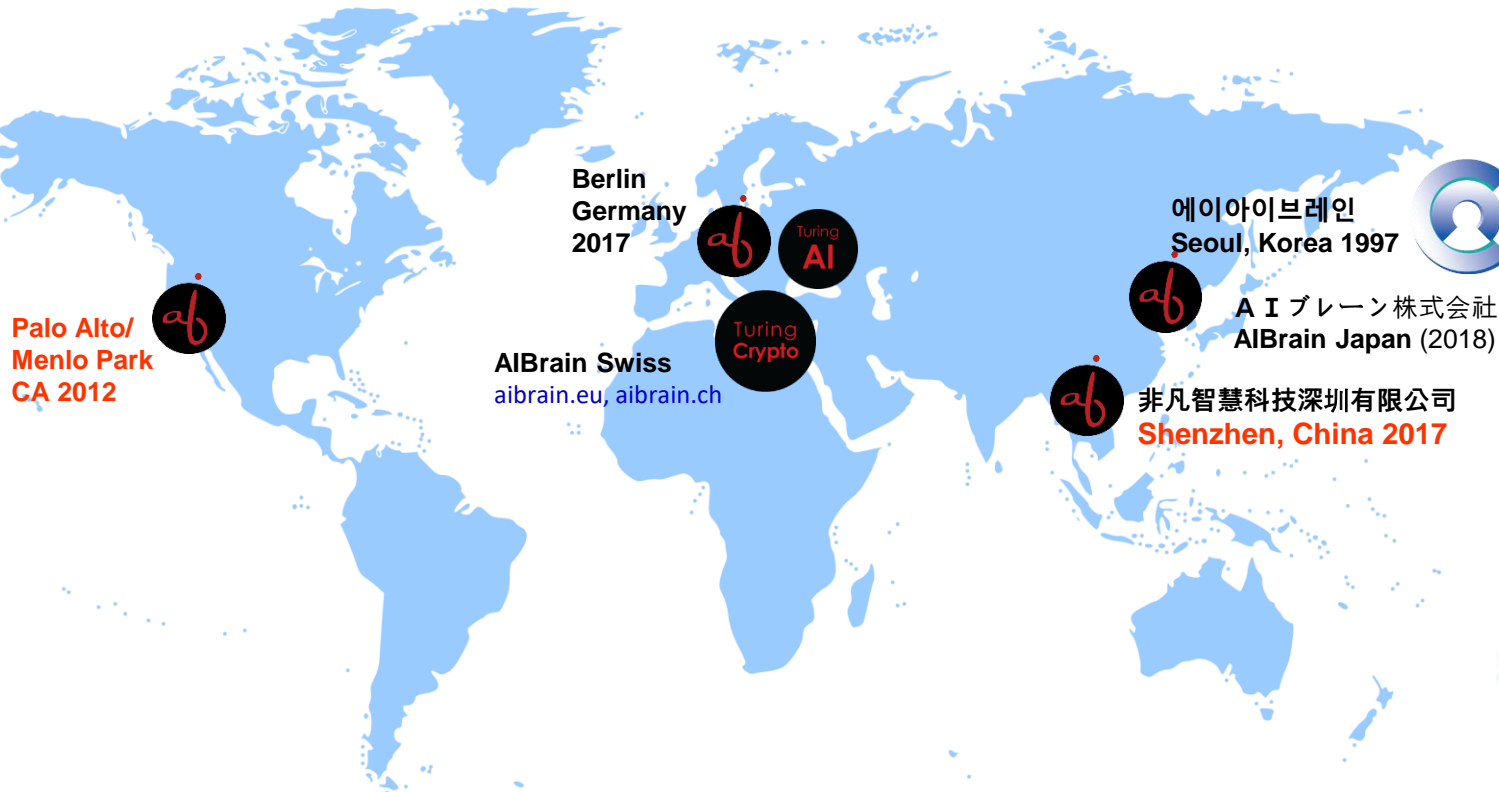

## AI Arts Technology Center (AIATC) (Game, Music & Robot AI)

**AI Arts Tech Center, AIBrain AG, H126 & H127 (85m<sup>2</sup>)**

**Charlottenburger Innovations-Centrum (CHIC), Bismarckstraße 10-12, 10625 Berlin**

Near TU Berlin & [Universität der Künste Berlin](#) (Berlin University of the Arts)

## AI Cultural Science Center (AICSC) (Game, Music & Robot AI)

**[AI Cultural Science Center at AIBrain AG](#), at E386/E388/E390 (88m<sup>2</sup>)**

OWZ, Rudower Chaussee 29, 12489 Berlin; Next to Humboldt-Universität zu Berlin

# Turing AI Ventures

AIBRAIN, INC  
THE INTELLIGENT COMPANY